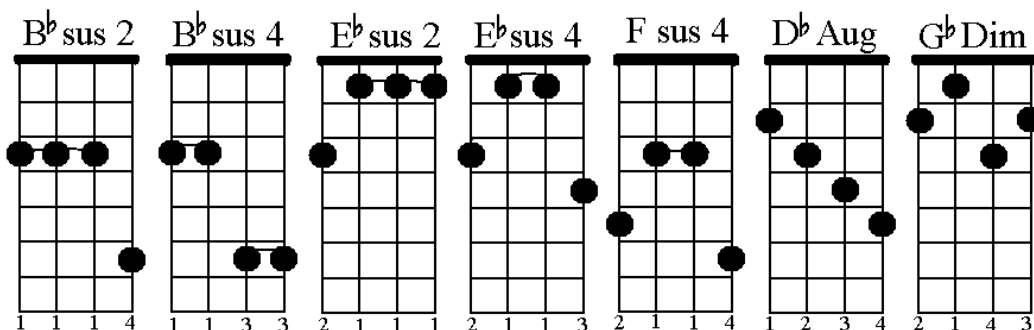

More Chords

More Chord Charts Are Available At: www.DrPsychotic.com

Chord Charts Are Available For All 12 Keys

© 2010 Craypoe.com Publications